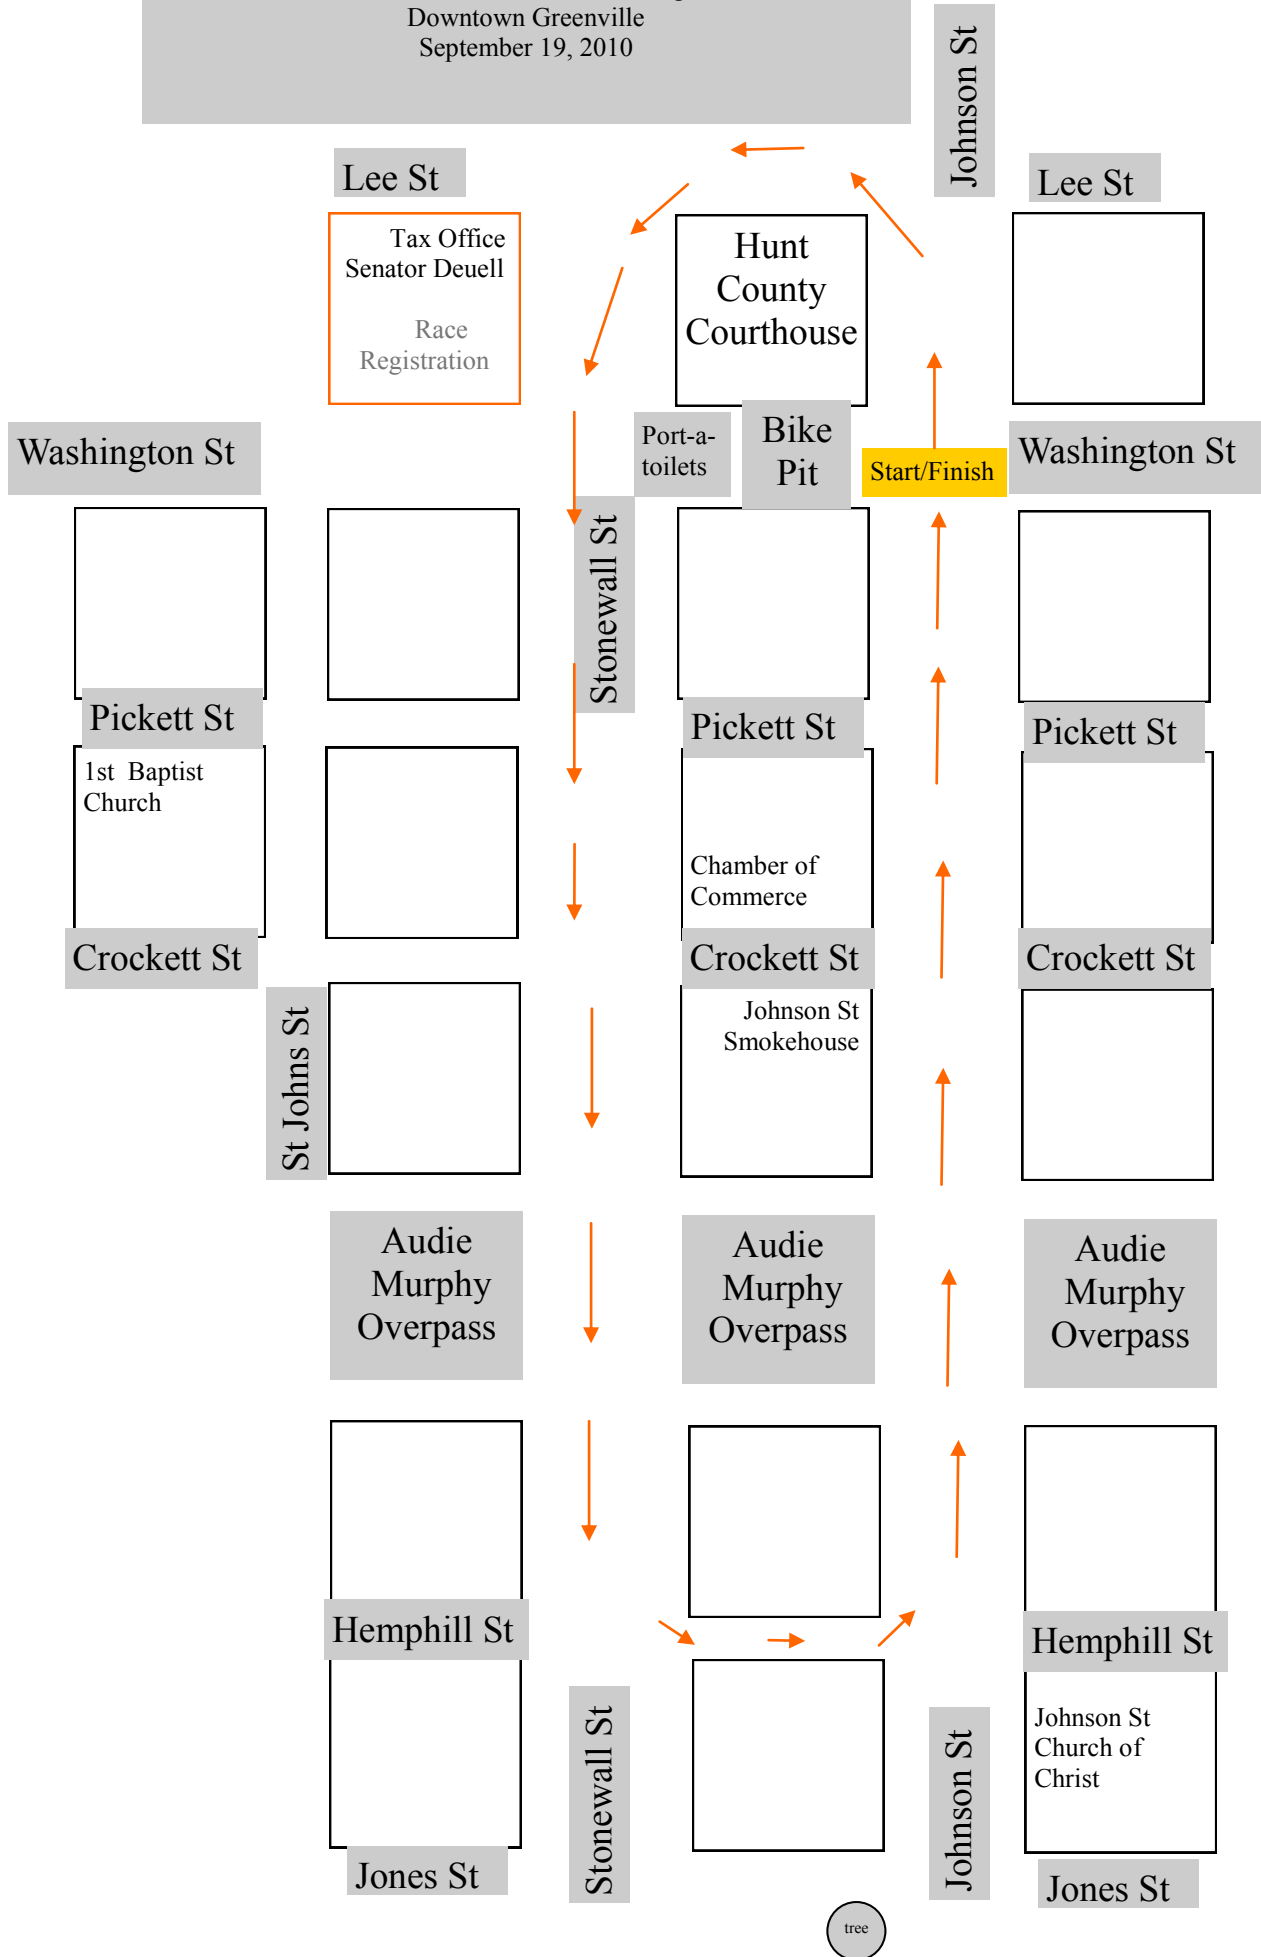

2009 Texas Farm Bureau Cotton Patch Challenge Criterium Course
 Downtown Greenville
 September 19, 2010

tree